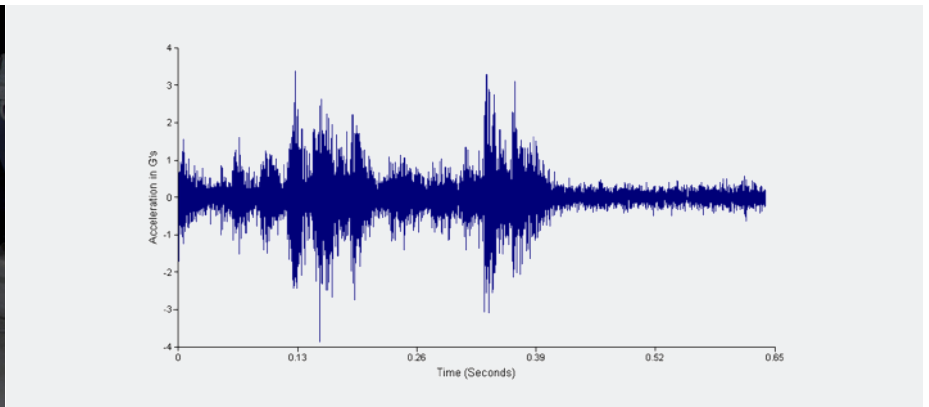

Reduce unplanned downtime and risks:

Increase uptime and avoid unplanned downtime by partnering with us to utilize vibration analysis on all of your major production equipment.

We utilize the latest Emerson CSI 2140 technology to collect data in three axes, horizontal, vertical and axial at each bearing location in the equipment train. Our experts then analyze the data using Emerson's AMS Machinery Manager software featuring proprietary Peakvue technology. This will enable us to identify early developing bearing defects, as well as, accurately determining the severity of faults.

We then develop a custom report for each customer that contains equipment identification, severity assessment, brief description of analysis, recommended corrective actions and supporting trend, spectrum and waveform plots. Our vibration analysts will then schedule some time with you to go through the report step by step, answer any questions and collectively develop a plan to fix current issues before they become catastrophic.

VIBRATION ANALYSIS BENEFITS:

Reduce unplanned downtime and risks!

Reduce maintenance costs!

Extend asset life!

Increase production output!

Visit us at cullumandbrown.com

Kansas City

1200 Burlington
North Kansas City, MO 64116

816-842-7711

Springfield

2143 West Vista St.
Springfield, MO 65807

417-869-0066